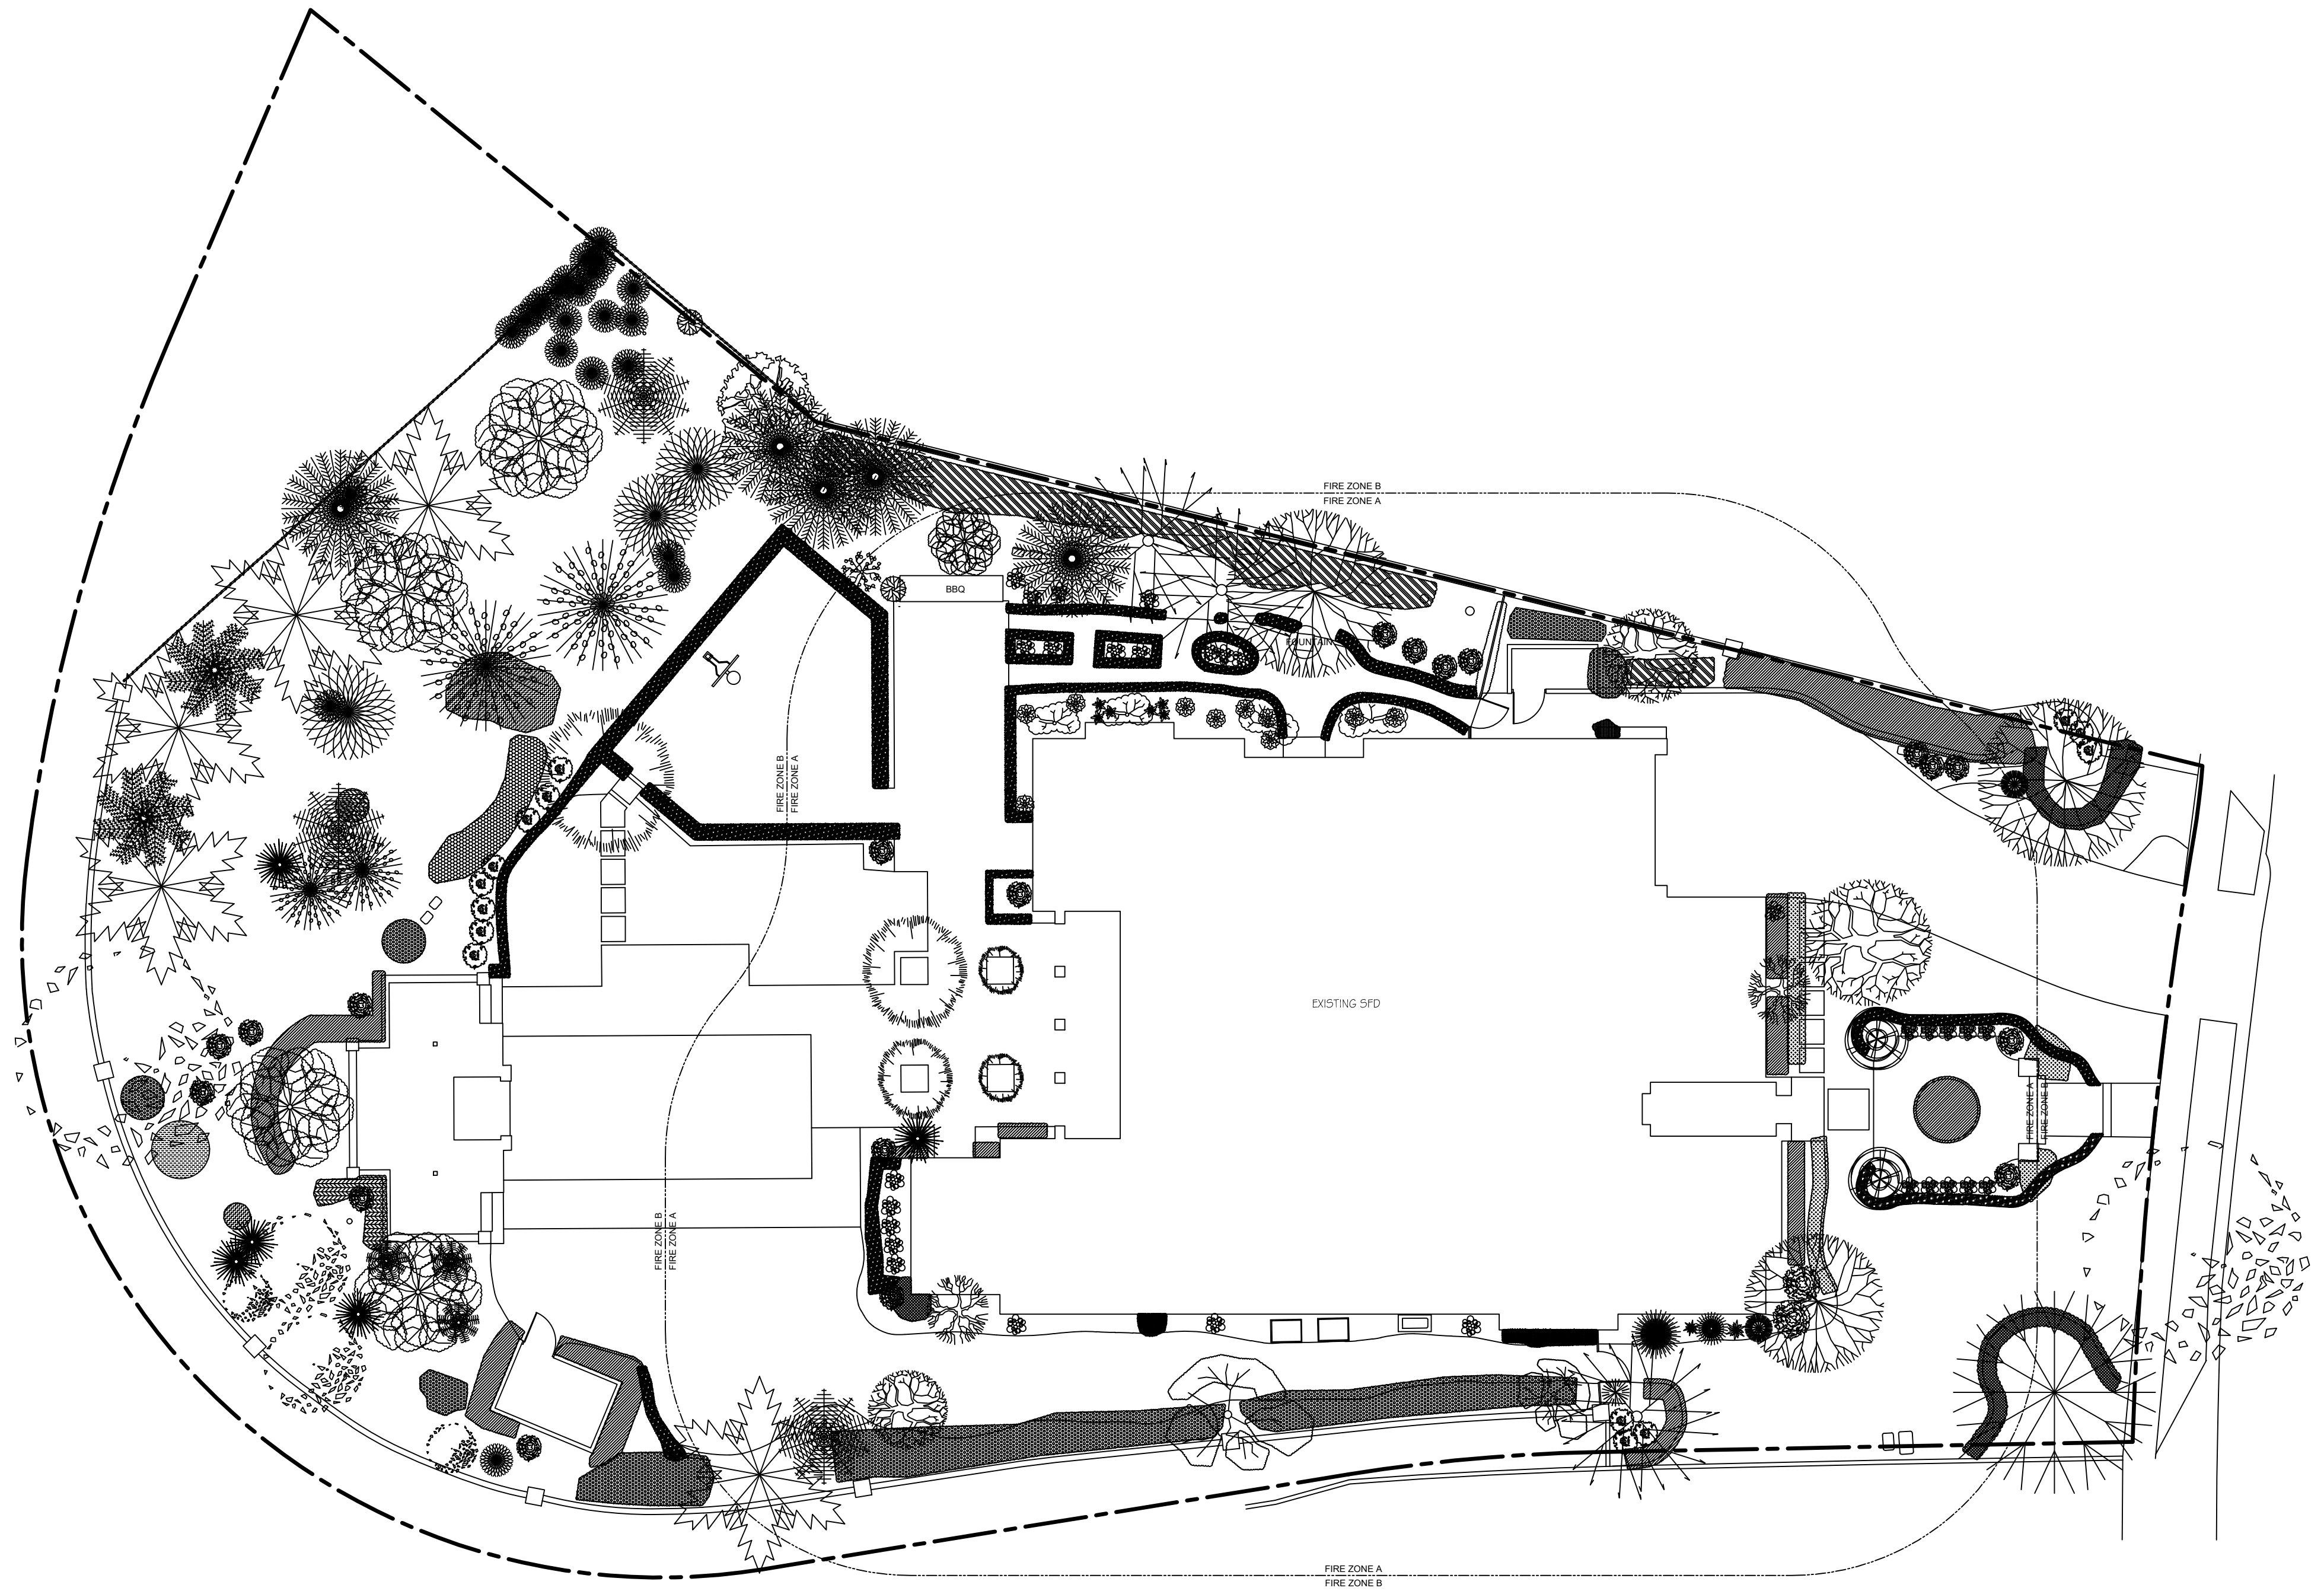

**A AS-BUILT SITE PLAN**  
Scale: 3/16" = 1'-0"

SYMBOL	BOTANICAL NAME	COMMON NAME	TYPE	LIFESPAN	SPREAD
	Liriope Muscari	Lilyturf	Herb	Perennial/Annual	1-2ft
	Cenchrus Setaceus	African Fountain Grass	Grass	Perennial/Annual	2-4ft
	Pyrostegia Venusta	Flamevine	Vine	Perennial	6-8ft
	Prunus Caroliniana	Carolina Cherry Laurel	Tree	Perennial	20-30ft
	Scolopia Saeva	Scolopia Saeva	Tree	Perennial	13-33ft
	Ilex Vomitoria	Yaupon	Tree	Perennial	8-12ft
	Euonymus Japonicus	Japanese Spindletree	Tree/Shrub	Perennial	7ft
	Frangula Californica	California Coffeeberry	Shrub	Perennial	5-15ft
	Baccharis Pilularis	Coyote Brush	Shrub	Perennial	4ft